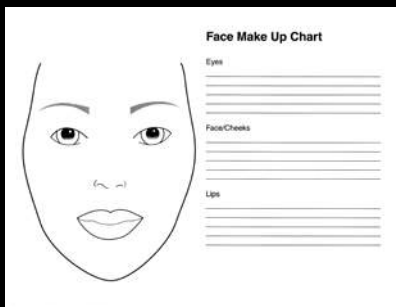

FEATURES

- 50 sheets

CODE: FMC