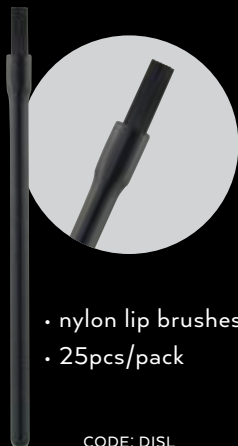

DISPOSABLE APPLICATORS

LIPBRUSHES

- nylon lip brushes
- 25pcs/pack

CODE: DISL